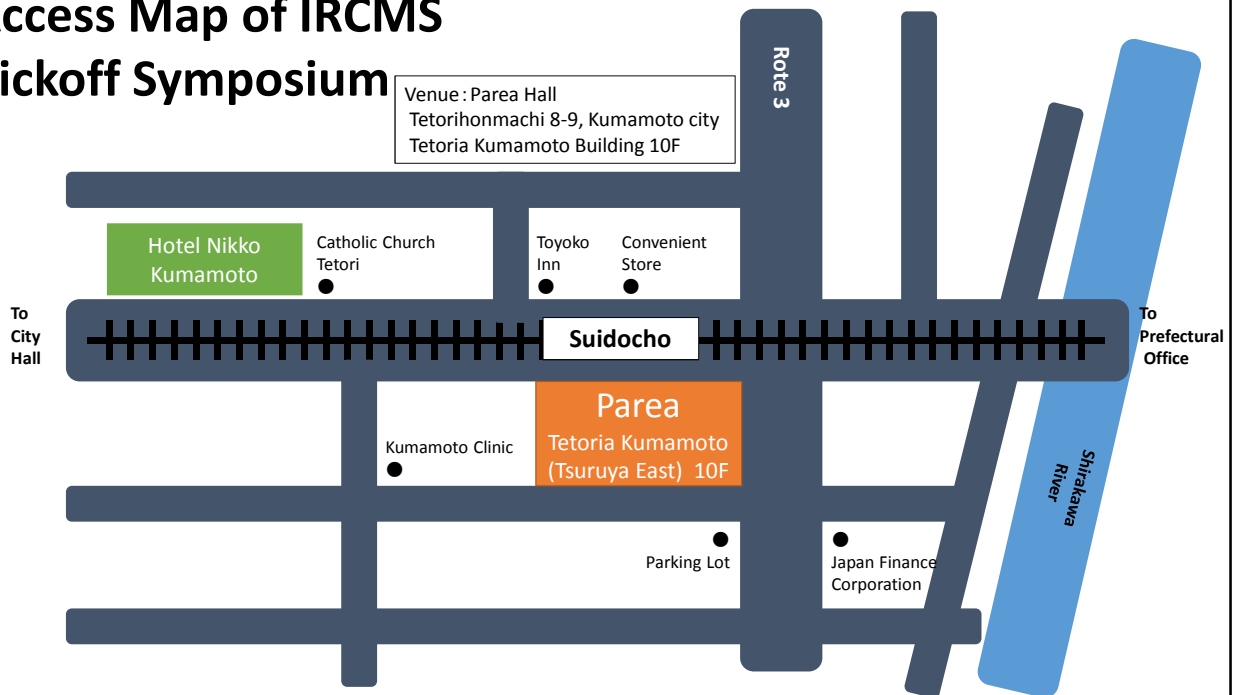

Access Map of IRCMS

Kickoff Symposium

Venue: Parea Hall
Tetorihonmachi 8-9, Kumamoto city
Tetoria Kumamoto Building 10F

Suidocho

Entrance

EV

Venue is Parea Hall at 10F in Tetoria Kumamoto Building

Tetoria Kumamoto (Tsuruya East)